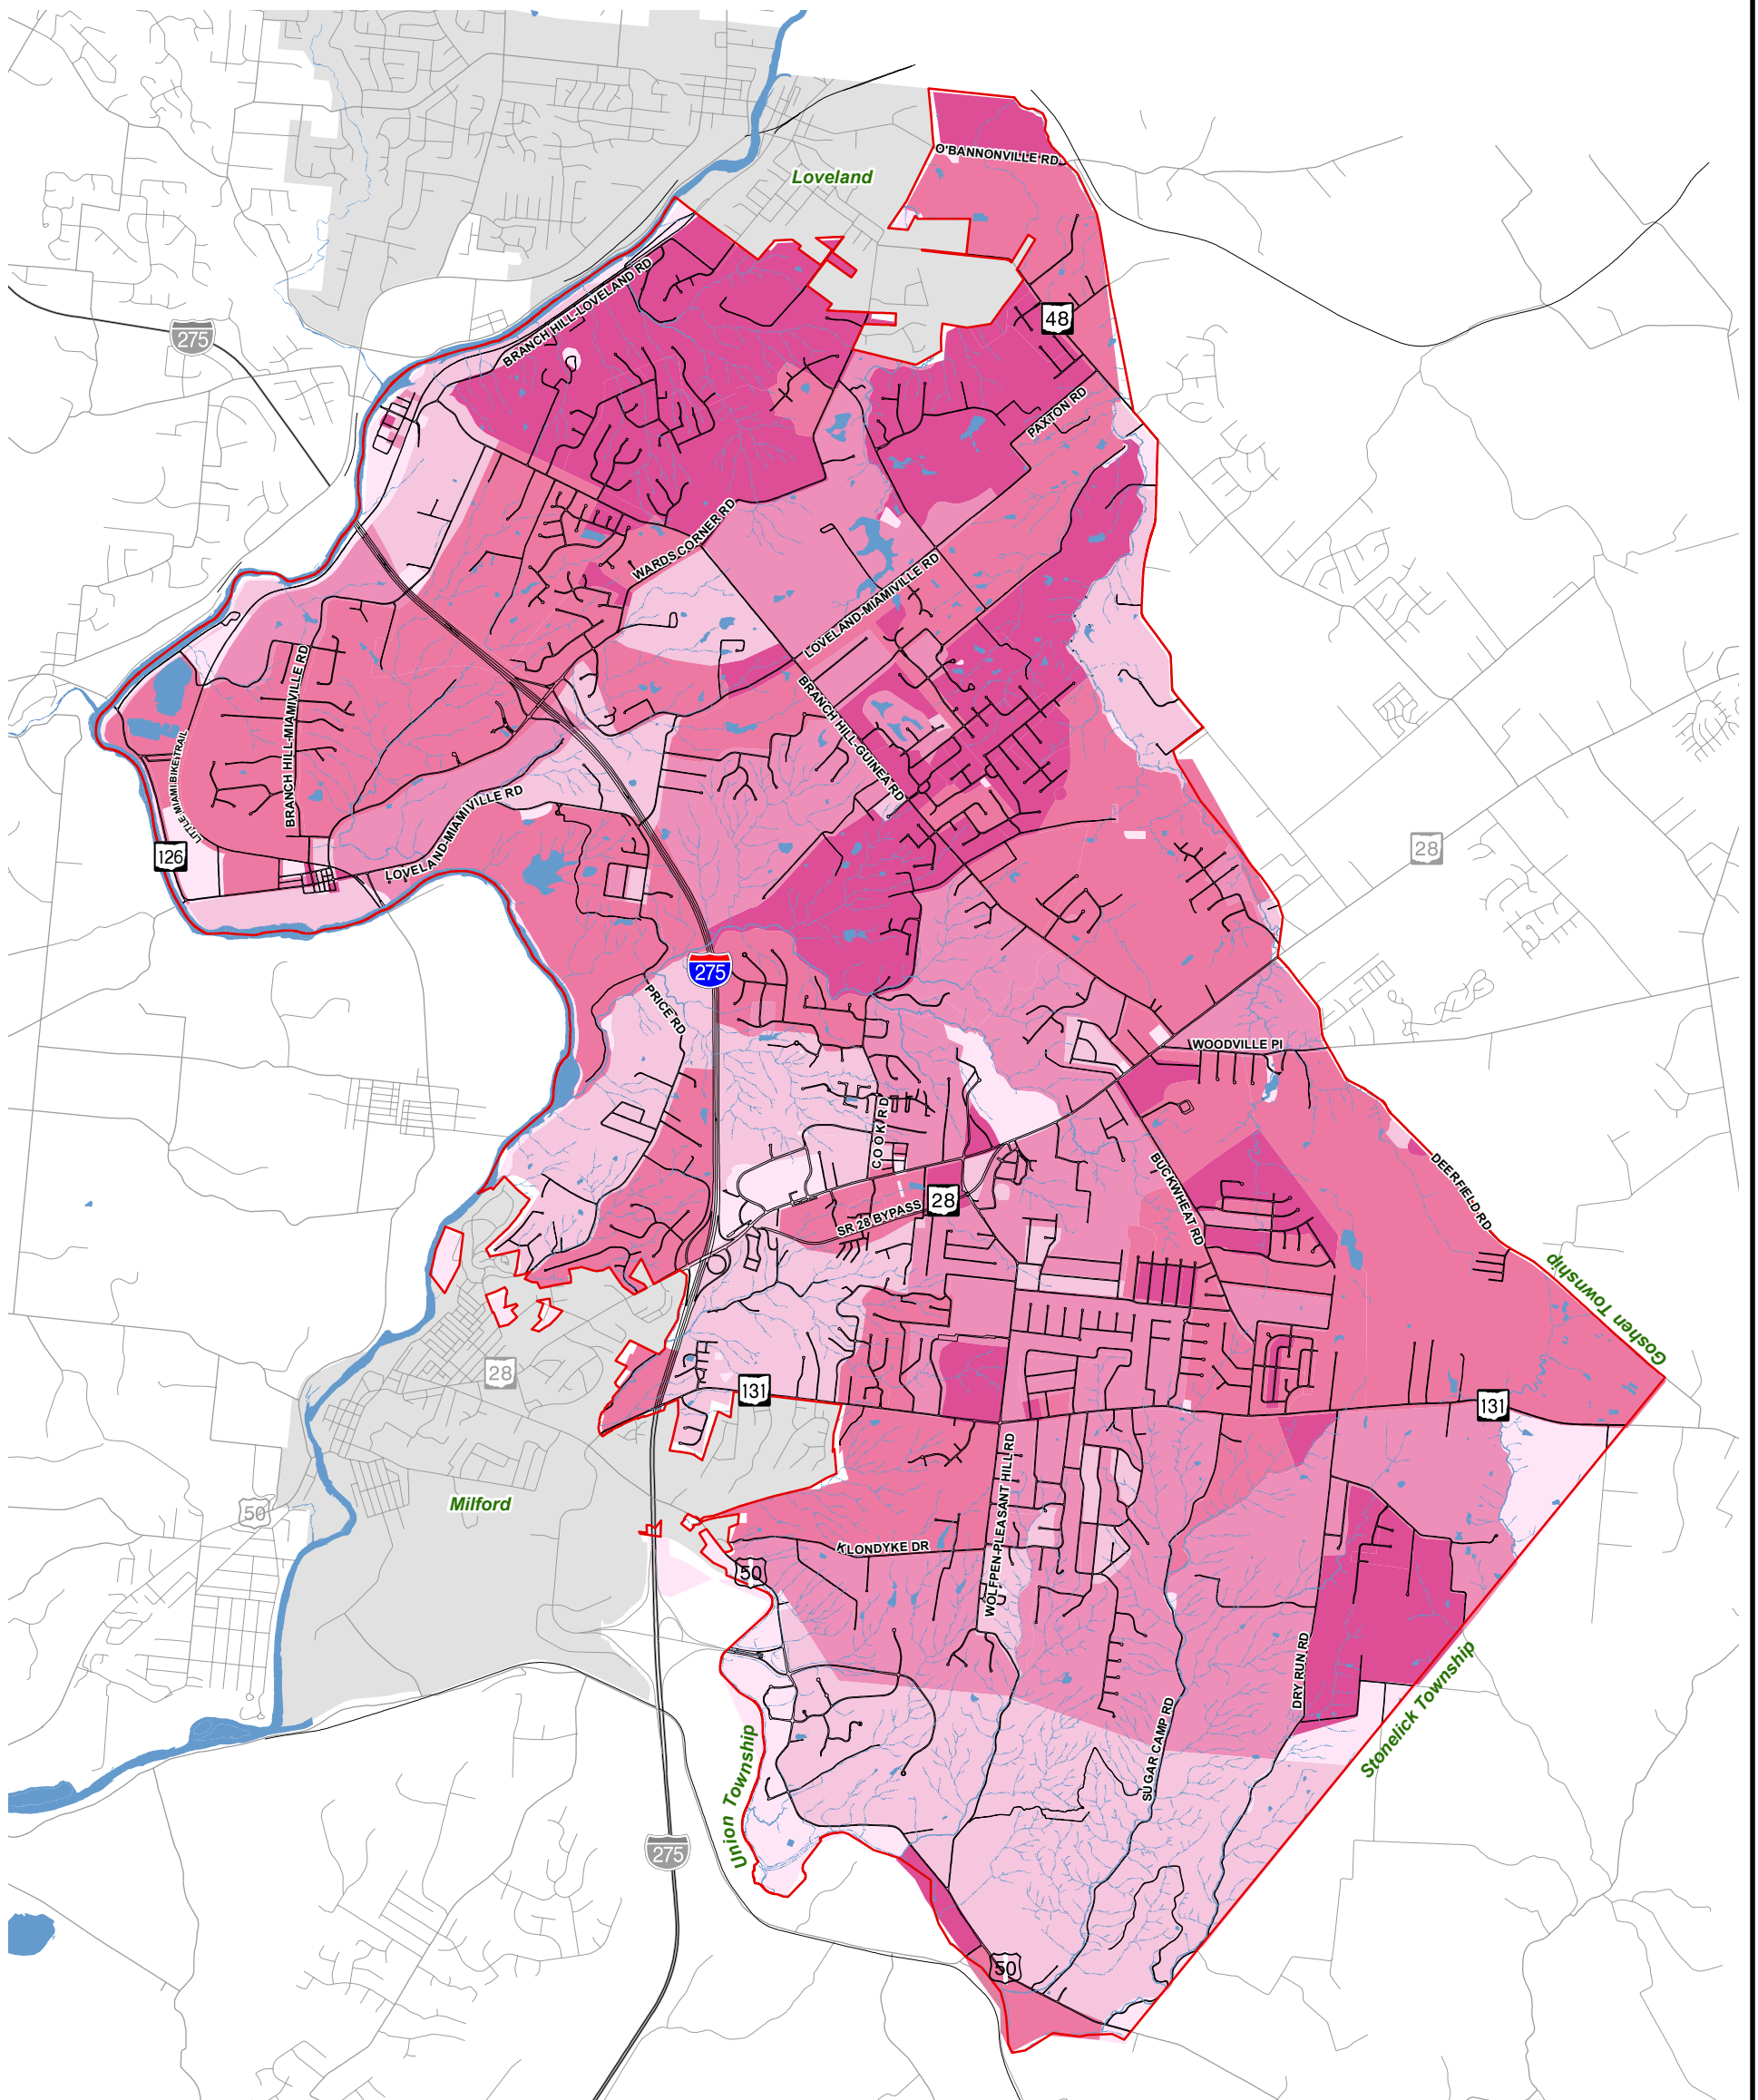

Imagine Miami

VISION2025

Miami Township, Clermont County, Ohio
Comprehensive Plan

Legend

- Age 21 and Under**
- 0% (lightest pink)
 - 0.1% - 25% (light pink)
 - 25.1% - 32.7% (medium pink)
 - 32.8% - 39.0% (darker pink)
 - 39.1% - 60% (darkest pink)
- Miami Township
 Other Jurisdictions

Source: US Census Bureau - 2000 Census

Figure 12

Population Age 21 and Under

September 9, 2005

0 0.5 1 Miles

Edwards
AND **Kelcey**